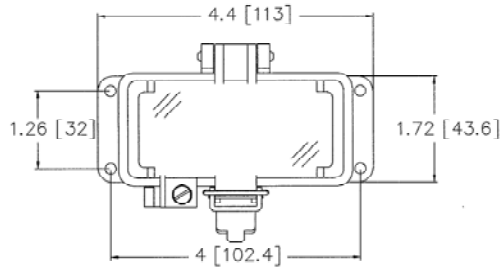

M-10804 1

TOP VIEW WITH COVER OPEN

PANEL CUTOUT

NOTE: NOMINAL DIMENSIONS - FOR REFERENCE ONLY

CATALOG NO.	ENCLOSURE RATING	DESCRIPTION
P15DB9MFC10	NEMA 4/12	DB9/15A 125V/ 10FT CABLE

LIST OF PARTS

DESCRIPTION	MATERIAL	FINISH

DIMENSION SHEET FOR CAT. NO. SEE TABLE

REPAIRABLE  NON-REPAIRABLE

1	INITIAL RELEASE PER DCN. 14366 RCM	JPP	10/30/07
SYM	REVISIONS	APP	DATE

THE DESIGN AND DIMENSIONS OF THE PRODUCT SHOWN ON THIS DRAWING ARE SUBJECT TO CHANGE WITHOUT NOTICE

TITLE  
PANEL-SAFE, MICROLOGIX PORT  
15A/120VAC, NEMA 4/12

TOLERANCES UNLESS OTHERWISE SPECIFIED FRACTIONS $\pm 1/64$ DECIMALS $\pm .005$ ANGLES $\pm 2'$	WIRING DEVICE-KELLEMS HUBBELL INCORPORATED BRIDGEPORT, CT			
	DR. BY	RCM	APP. BY	JPP
	TR. BY		SCALE	1:2
	CHK'D BY	JPP	DATE	10/30/07