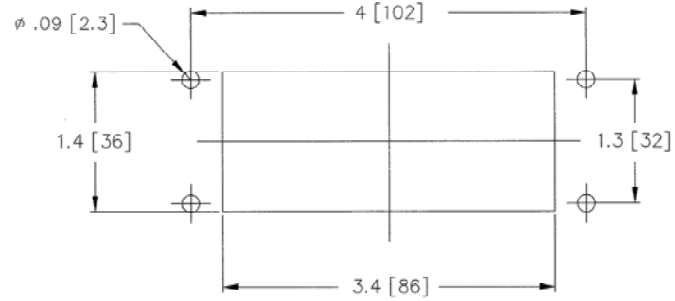

M-10804 1

TOP VIEW WITH COVER OPEN

PANEL CUTOUT

NOTE: NOMINAL DIMENSIONS - FOR REFERENCE ONLY

CATALOG NO.	ENCLOSURE RATING	DESCRIPTION
P15DB9MFC10	NEMA 4/12	DB9/15A 125V/ 10FT CABLE

LIST OF PARTS

DESCRIPTION	MATERIAL	FINISH

DIMENSION SHEET FOR CAT. NO. SEE TABLE

REPAIRABLE  NON-REPAIRABLE

1	INITIAL RELEASE PER DCN. 14366 RCM	JPP	10/30/07
SYM	REVISIONS	APP	DATE

THE DESIGN AND DIMENSIONS OF THE PRODUCT SHOWN ON THIS DRAWING ARE SUBJECT TO CHANGE WITHOUT NOTICE

TITLE  
PANEL-SAFE, MICROLOGIX PORT  
15A/120VAC, NEMA 4/12

TOLERANCES UNLESS OTHERWISE SPECIFIED FRACTIONS $\pm 1/64$ DECIMALS $\pm .005$ ANGLES $\pm 2'$	WIRING DEVICE-KELLEMS HUBBELL INCORPORATED BRIDGEPORT, CT			
	DR. BY	RCM	APP. BY	JPP
	TR. BY		SCALE	1:2
	CHK'D BY	JPP	DATE	10/30/07