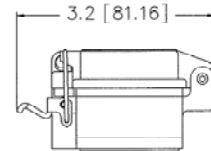

M-10804 1

TOP VIEW WITH COVER OPEN

PANEL CUTOUT

NOTE: NOMINAL DIMENSIONS - FOR REFERENCE ONLY

CATALOG NO.	ENCLOSURE RATING	DESCRIPTION
P15DB9MFC10	NEMA 4/12	DB9/15A 125V/ 10FT CABLE

LIST OF PARTS

DESCRIPTION	MATERIAL	FINISH

DIMENSION SHEET FOR CAT. NO. SEE TABLE

REPAIRABLE  NON-REPAIRABLE

1	INITIAL RELEASE PER DCN. 14366 RCM	JPP	10/30/07
SYM	REVISIONS	APP	DATE

THE DESIGN AND DIMENSIONS OF THE PRODUCT SHOWN ON THIS DRAWING ARE SUBJECT TO CHANGE WITHOUT NOTICE

TITLE  
PANEL-SAFE, MICROLOGIX PORT  
15A/120VAC, NEMA 4/12

TOLERANCES UNLESS OTHERWISE SPECIFIED FRACTIONS $\pm 1/64$ DECIMALS $\pm .005$ ANGLES $\pm 2'$	WIRING DEVICE-KELLEMS HUBBELL INCORPORATED BRIDGEPORT, CT			
	DR. BY	RCM	APP. BY	JPP
	TR. BY		SCALE	1:2
	CHK'D BY	JPP	DATE	10/30/07