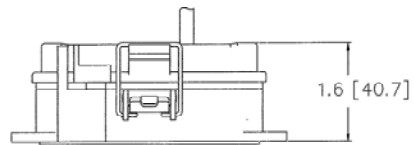

M-10804 1

TOP VIEW WITH COVER OPEN

PANEL CUTOUT

NOTE: NOMINAL DIMENSIONS - FOR REFERENCE ONLY

CATALOG NO.	ENCLOSURE RATING	DESCRIPTION
P15DB9MFC10	NEMA 4/12	DB9/15A 125V/ 10FT CABLE

LIST OF PARTS

DESCRIPTION	MATERIAL	FINISH

DIMENSION SHEET FOR CAT. NO. SEE TABLE

REPAIRABLE  NON-REPAIRABLE

1	INITIAL RELEASE PER DCN. 14366 RCM	JPP	10/30/07
SYM	REVISIONS	APP	DATE

THE DESIGN AND DIMENSIONS OF THE PRODUCT SHOWN ON THIS DRAWING ARE SUBJECT TO CHANGE WITHOUT NOTICE