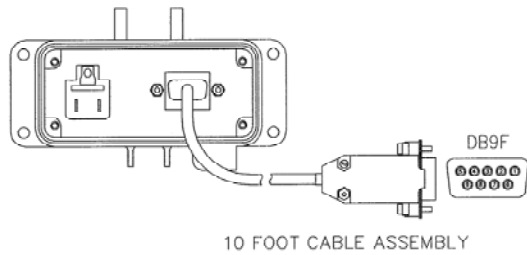

M-10804 1

TOP VIEW WITH COVER OPEN

PANEL CUTOUT

NOTE: NOMINAL DIMENSIONS - FOR REFERENCE ONLY

CATALOG NO.	ENCLOSURE RATING	DESCRIPTION
P15DB9MFC10	NEMA 4/12	DB9/15A 125V/ 10FT CABLE

LIST OF PARTS

DESCRIPTION	MATERIAL	FINISH

DIMENSION SHEET FOR CAT. NO. SEE TABLE

REPAIRABLE  NON-REPAIRABLE

1	INITIAL RELEASE PER DCN. 14366 RCM	JPP	10/30/07
SYM	REVISIONS	APP	DATE

THE DESIGN AND DIMENSIONS OF THE PRODUCT SHOWN ON THIS DRAWING ARE SUBJECT TO CHANGE WITHOUT NOTICE

TITLE  
PANEL-SAFE, MICROLOGIX PORT  
15A/120VAC, NEMA 4/12

TOLERANCES UNLESS OTHERWISE SPECIFIED FRACTIONS $\pm 1/64$ DECIMALS $\pm .005$ ANGLES $\pm 2'$	WIRING DEVICE-KELLEMS HUBBELL INCORPORATED BRIDGEPORT, CT			
	DR. BY	RCM	APP. BY	JPP
	TR. BY		SCALE	1:2
	CHK'D BY	JPP	DATE	10/30/07