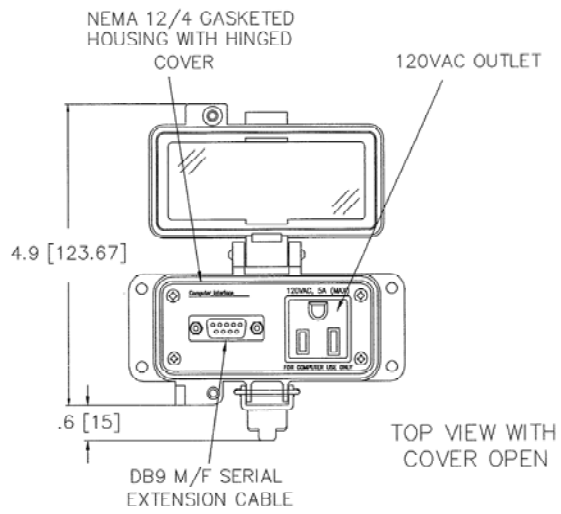

M-10804 1

TOP VIEW WITH COVER OPEN

PANEL CUTOUT

NOTE: NOMINAL DIMENSIONS - FOR REFERENCE ONLY

CATALOG NO.	ENCLOSURE RATING	DESCRIPTION
P15DB9MFC10	NEMA 4/12	DB9/15A 125V/ 10FT CABLE

LIST OF PARTS

DESCRIPTION	MATERIAL	FINISH

DIMENSION SHEET FOR CAT. NO. SEE TABLE

REPAIRABLE  NON-REPAIRABLE

1	INITIAL RELEASE PER DCN. 14366 RCM	JPP	10/30/07
SYM	REVISIONS	APP	DATE

THE DESIGN AND DIMENSIONS OF THE PRODUCT SHOWN ON THIS DRAWING ARE SUBJECT TO CHANGE WITHOUT NOTICE

TITLE  
PANEL-SAFE, MICROLOGIX PORT  
15A/120VAC, NEMA 4/12

TOLERANCES UNLESS OTHERWISE SPECIFIED FRACTIONS $\pm 1/64$ DECIMALS $\pm .005$ ANGLES $\pm 2'$	WIRING DEVICE-KELLEMS HUBBELL INCORPORATED BRIDGEPORT, CT			
	DR. BY	RCM	APP. BY	JPP
	TR. BY		SCALE	1:2
	CHK'D BY	JPP	DATE	10/30/07